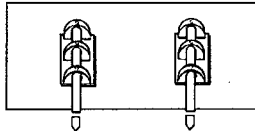

STAKE MOUNTS FOR PLAQUES

FLOWER GARDEN DONOR - TREE DEDICATIONS CEMETERY MARKERS - PET MEMORIALS - LANDSCAPING

STAKE SUPPORT IS PERMANENTLY JOINED TO BACK OF PLAQUE. BACK PAINTED SAME COLOR AS FRONT.
SELECT FROM 9 REGULAR COLORS. CHOICE OF 3 DIFFERENT LENGTHS OF DETACHABLE 1/2" SOLID ALUMINUM STAKES.
2 STAKES RECOMMENDED FOR PLAQUES OVER 16" IN LENGTH. USE TOP HOLE IN MOUNT FOR FLAG IF APPROPRIATE.

2 STAKE

EXAMPLE
6" X 18"
PLAQUE

- | | |
|-------------------------|------|
| 12" STAKE SUPPORT | each |
| 18" STAKE SUPPORT | each |
| 24" STAKE SUPPORT | each |

ADD STAKE SUPPORT PRICE
TO PLAQUE PRICE

1 STAKE

EXAMPLE
4" X 12"
PLAQUE

ROD WILL
BE BENT
AT 45°
ANGLE
ONLY IF
REQUESTED